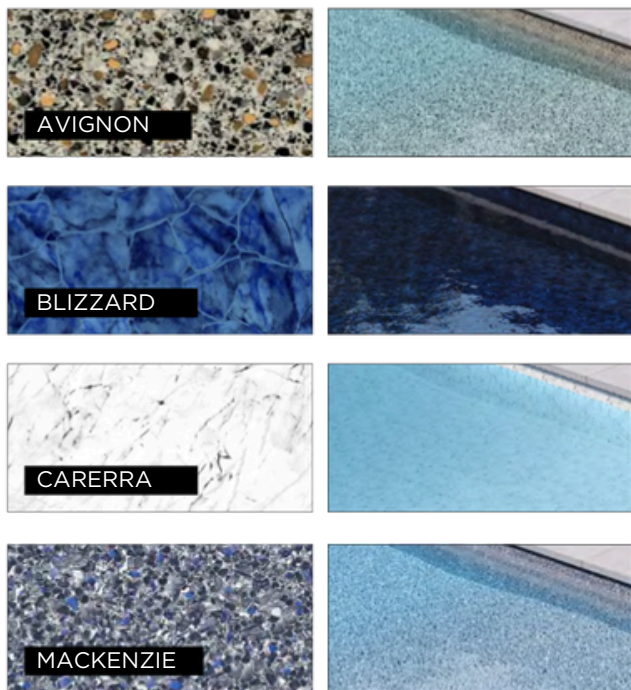

IN-GROUND LINER MODELS FOR HARMONY POOL