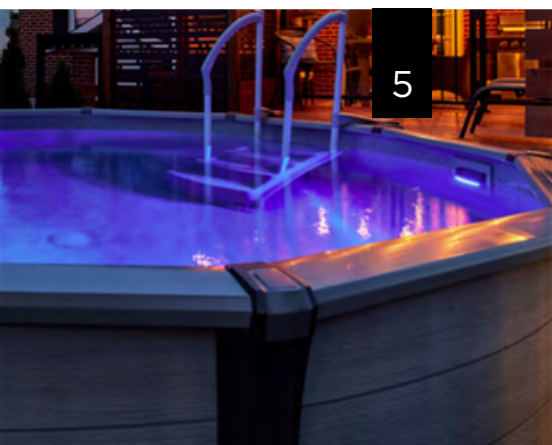

TRÉVI UNIX

Resin above-ground pool with solar lighting

SOLAR POOLS

Visual effect of water on liners

4

Model
TRÉVI UNIX

Shape
OVALE 12' X 21'

Wall
DRAKKAR

Liner
TILEX

5

Optional LED skimmer lights.

6

Solar lighting on uprights. Optional multicolour LED lights.