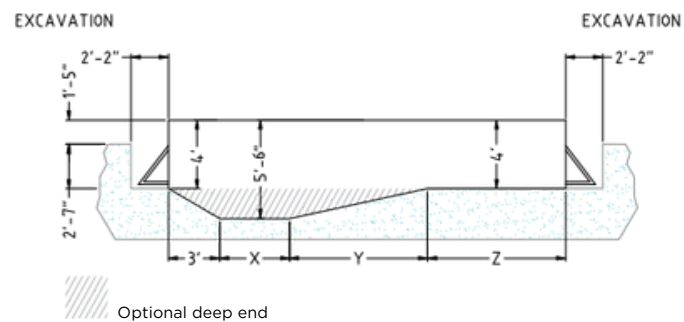

# TRÉVI HARMONY

COMPOSITE POOL

Steel and composite built-in pool

The Trevi Harmony is a built-in pool made of ultra-resistant composite material and features a modern look. Its manufacturing process is similar to that of an in-ground pool. It has a concrete floor and rises only 18 inches above the ground. Much like an in-ground pool, it's possible to have a shallow end and a deeper end up to 66 inches (optional). The durable exterior panels require little maintenance.