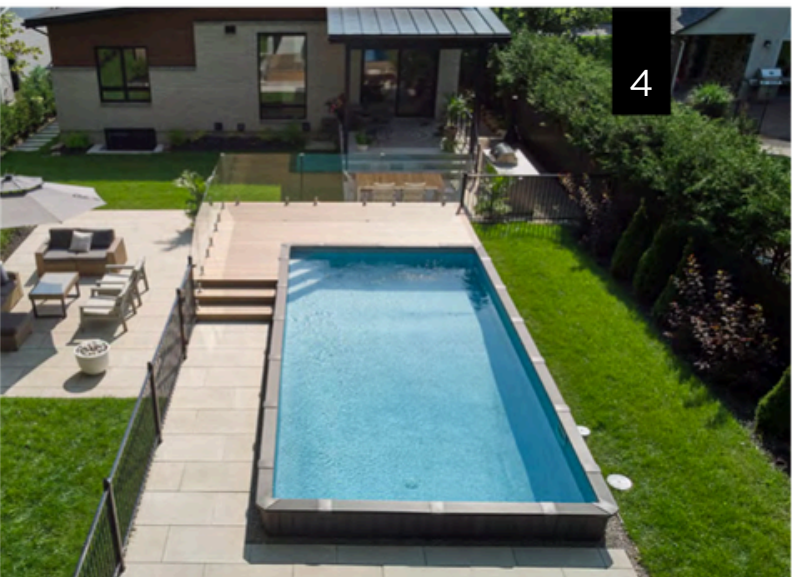

4

TRÉVI HARMONY

COMPOSITE POOL

Steel and composite built-in pool