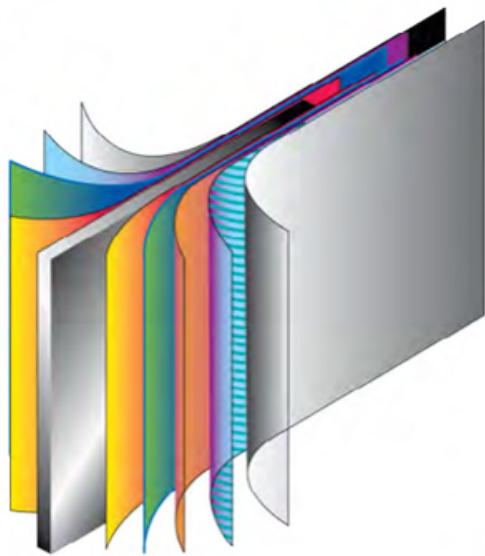

STRUCTURES

WALLS

Steel wall

Steel wall components

1. UV-resistant cleat coat
2. Polyester base coat
3. Corrosion inhibiting chromate pre-treatment
4. Steel wall core
5. Corrosion inhibiting chromate pre-treatment
6. Primer coat

Aluminum wall